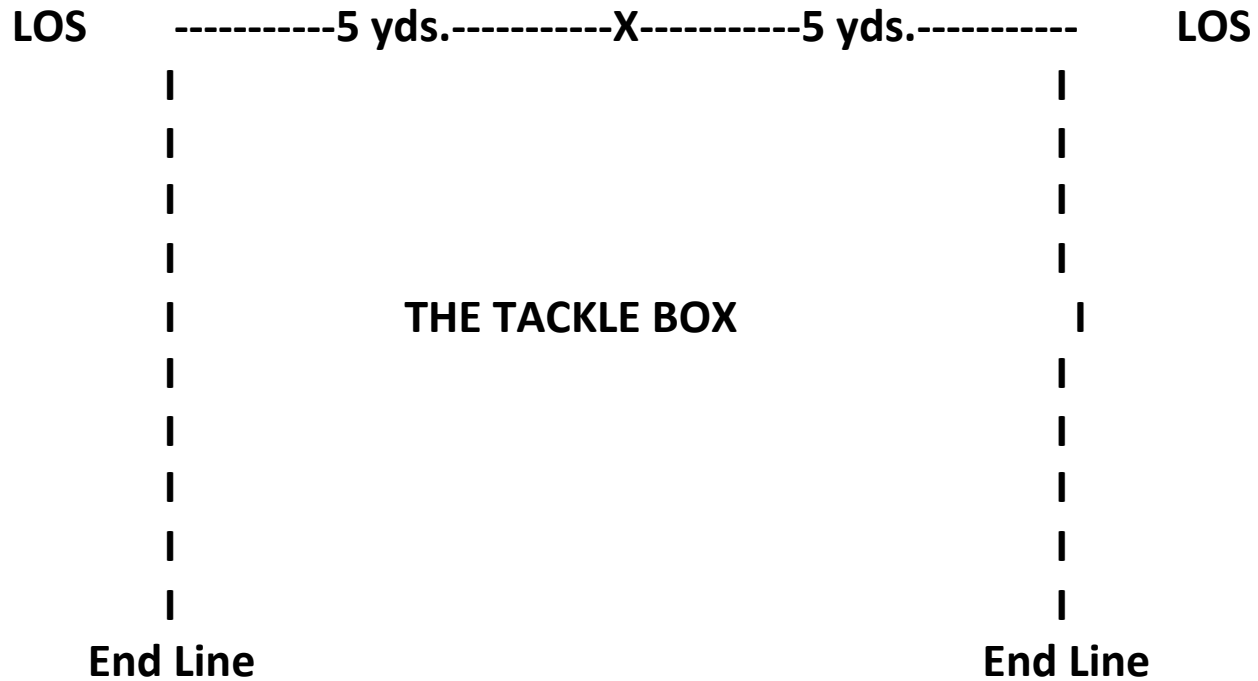

BLOCKING BELOW the WAIST

- I. **What is a “block below the waist” [otherwise known as a “BBW”]**
- **initial contact is below the waist of the player being blocked**
 - **player being blocked has at least one foot on the ground**
 - **not a BBW if initial contact is at the waist of the player being blocked, and the contact continues below the waist**
 - **not a BBW if the blocker initially contacts the opponent’s hands at his waist**

II. What is the “tackle box”

- a rectangle, entirely on the offensive side of the LOS, extending 5 yds. to each side of the snapper, and back to the end line of the offense

III. Situations where BBW is not allowed, regardless of whether the block is to the front or is to the side of the player being blocked

- during a down in which there is a free kick or a scrimmage kick [the ball must be kicked]**
- after a change of team possession**
- “crackback block” – if, at the snap, a player is outside the tackle box, or is in motion anywhere, he may not block BBW back toward the original position of the ball until the ball carrier is clearly beyond the neutral zone**
- “peelback block” – once the ball has left the tackle box, no player may BBW toward his end line**

BUT

- every side BBW must occur inside the tackle box [interpretation: the five interior lineman may BBW to the side in their initial line charge, even if the block is beyond the LOS, but they may not BBW at the side at the second, i.e., linebacker, level]